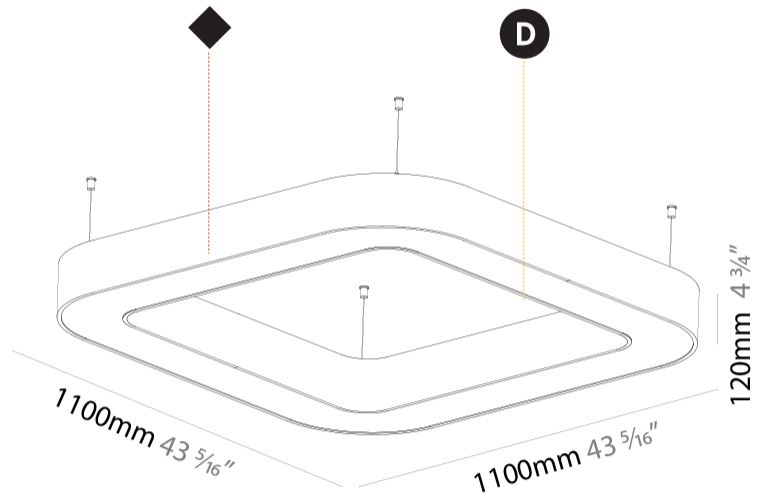

GENERAL

Series: Quantum
Brand: Prolicht
Division: Architectural
Mounting Type: Suspension
Mounting Location: Ceiling
Subcategory: Ambient

PHYSICAL

Shape: Square
Length (mm): 1100
Length (in): 43 ⁵/₁₆"
Width (mm): 1100
Width (in): 43 ⁵/₁₆"
Height (mm): 120
Height (in): 4 ³/₄"
Max. Overall Height (mm): 2120
Max. Overall Height (in): 83 ⁷/₁₆"
Light Distribution: Direct
Weight (kg): 13.125
Weight (lbs): 28.88
Diffuser: [PMMA - Opal or Micro-Prism](#)
Fixture Finish: [SSR / BKV / CWI / CRY / HAB / UFT / ITA / RUA / FTG / MYG / LOD / PUS / FRO / FUP / KIA / POP / BLS / SPG / MEY / GOH / GUM / CHC / COM / ABZ / JAG / OBR / MOS / ROR](#)
Fixture Material: Aluminum

ELECTRICAL

Lamp Type: LED (Zhaga Standard)
Input Wattage (W): 60
Total Output Wattage (W): 48 / 38.4 (3500K)
Dimming: [Non-Dimming / Phase Dimming (120Vac only) / 0-10V Dimming](#)
Driver Included: Yes
Driver Location: Integrated
Driver Type: Constant Current - 120 / 277Vac
Driver Class: Class 2
Input Voltage (V): 120 - 277
Constant Current (MA): 350 / 1200 (3500K)

LED

[Color Temperature (°K): 3000 / 3500 / 4000](#)
Max. Delivered Lumen (lm): 5540 / 5733 / 5850
CRI: >80 CRI
Efficiency (%): 65
Lamp Life (hrs): 50000

OPTICAL

RATINGS AND CERTIFICATIONS

Certified By: Certified for North American Standards
IP rating: IP20